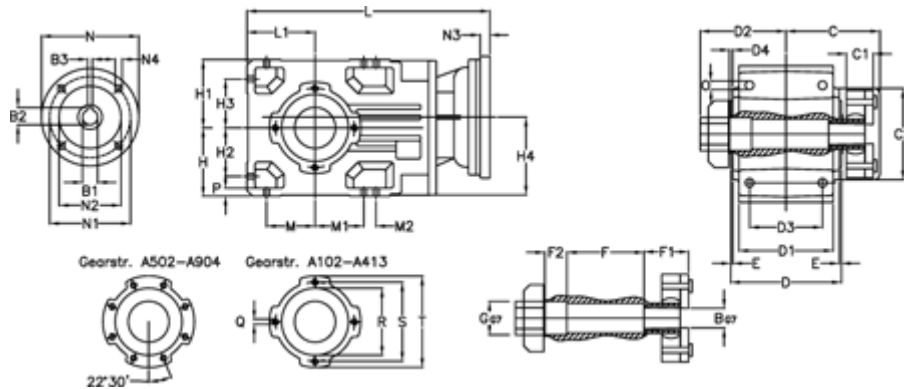

Article number: 296003510556425

Description: Bevel helical gearbox
A353QF40-105,5-P71B5

Measures

B = 40	D1 = 166	F2 = 53	L = 417.0	N3 = 4,5
B1 = 14	D2 = 80	G = 42	L1 = 100	N4 = M8x16
B2 = 16.3	D3 = 135	GA = 43	M = 73.0	O = 12.0
B3 = 5	d4 = 5.0	H = 100	M1 = 73.0	P = 11
C = 70.0	Description = A353 QF-xx P71 B5	H1 = 100	M2 = 11	Q = M10x17
C1 = 24	E = 3.5	H2 = 73.0	N = 160	R = 110
C2 = 90.0	F = 12.0	H3 = 73.0	N1 = 130	S = 130
D = 173	F1 = 48.0	H4 = 114.0	N2 = 110	T = 150